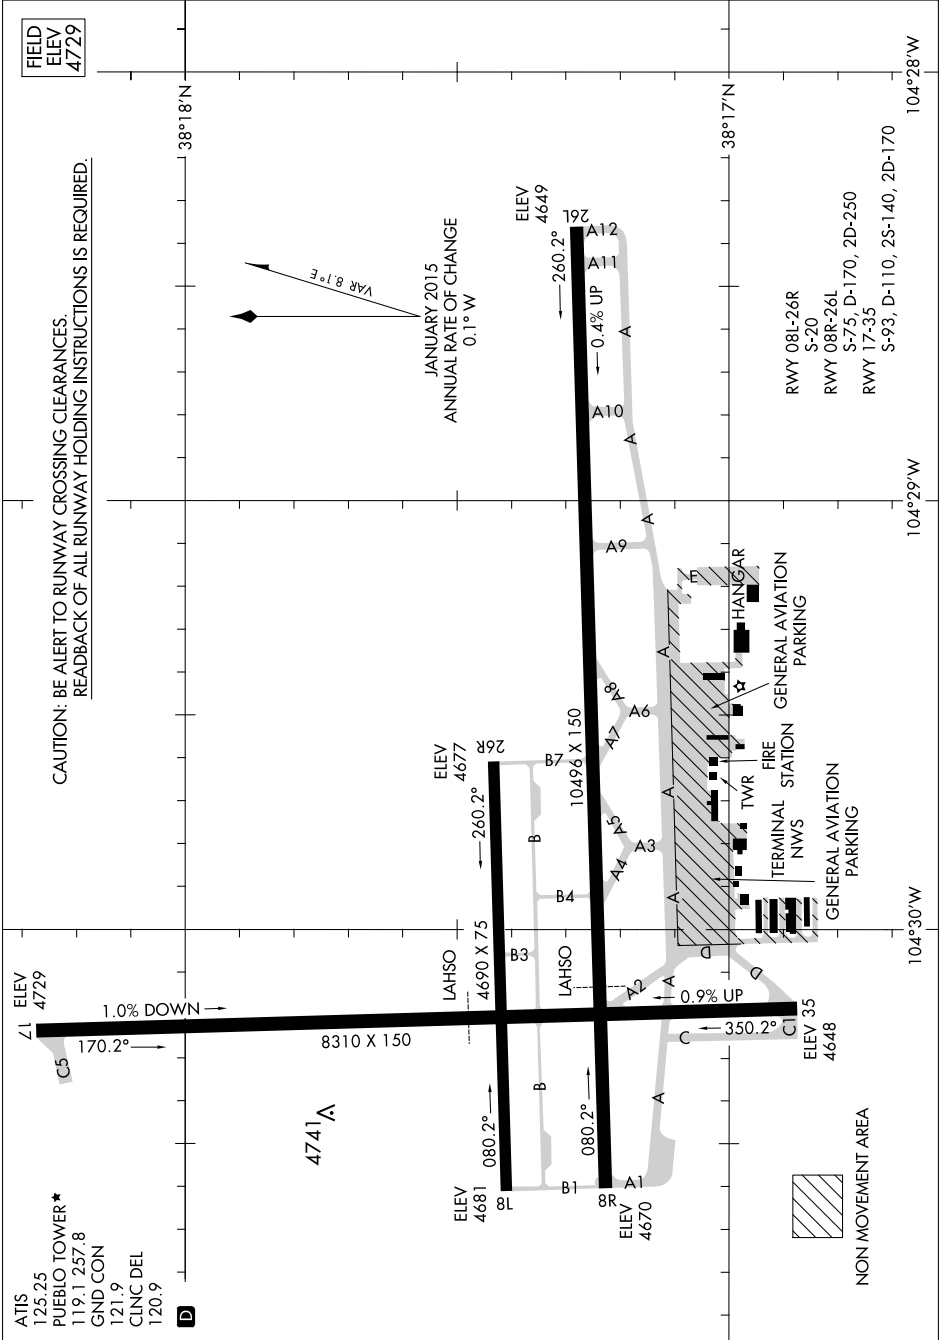

AIRPORT DIAGRAM

AL-334 (FAA)

PUEBLO MEMORIAL (PUB)
PUEBLO, COLORADO

SW-1, 19 JUL 2018 to 16 AUG 2018

SW-1, 19 JUL 2018 to 16 AUG 2018

AIRPORT DIAGRAM

PUEBLO, COLORADO
PUEBLO MEMORIAL (PUB)